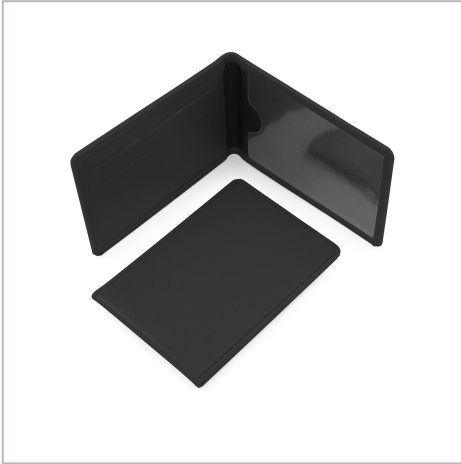

Season Ticket Or ID Card Case In Black Vegan Belluno PU.

| | |
|------------------------|---------------|
| PRODUCT TYPE | SimpleProduct |
| ORDER MINIMUM QUANTITY | 50 |
| ORDER MAXIMUM QUANTITY | 9999 |

SEASON TICKET OR ID CARD CASE BLACK SOFT TOUCH BELLUNO PU WITH A REAL LEATHER LOOK AND FEEL. BELLUNO HAS A UNIQUE COLOUR CHANGE WHEN DEBOSSSED, MAKING YOUR BRANDING DISTINCTIVE AND ACCURATE EVEN ON FINE DETAIL. PRODUCT FEATURES INCLUDE LANDSCAPE FORMAT, FOLDED AND STITCHED EDGES FOR A QUALITY FINISH, ONE CLEAR POCKET IDEAL TO HOLD A TRAVEL OR OYSTER CARDS, IDENTITY CARDS, SEASON TICKETS OR LICENCE CARDS, ONE SOLID POCKET IDEAL FOR CREDIT CARDS OR BUSINESS CARDS, ALSO AVAILABLE MADE TO ORDER IN 20 COLOURS WITH AN OPTION OF CONTRAST STITCHING AND OR CONTRAST INTERIORS AT A SMALL ADDITIONAL COST.