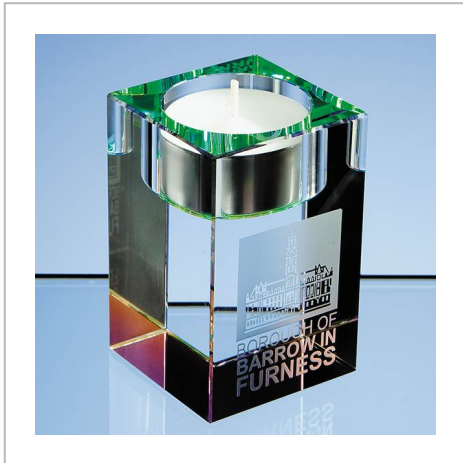

Optical Crystal Tealight* Holder

8CM OPTICAL CRYSTAL TEALIGHT* HOLDER

METHOD	Engraved
PRINT AREA	H45, W37
MATERIAL	Glass
COLOURS	Clear
SIZE	H80, W50, D50
AWARD PACKAGING	Foam Lined Boxes
WEIGHT	1.3KG
MOQ	1
CARTON QUANTITY	15
CARTON WEIGHT	20KG
CARTON DIMENSIONS	61cm x 46cm x 46cm